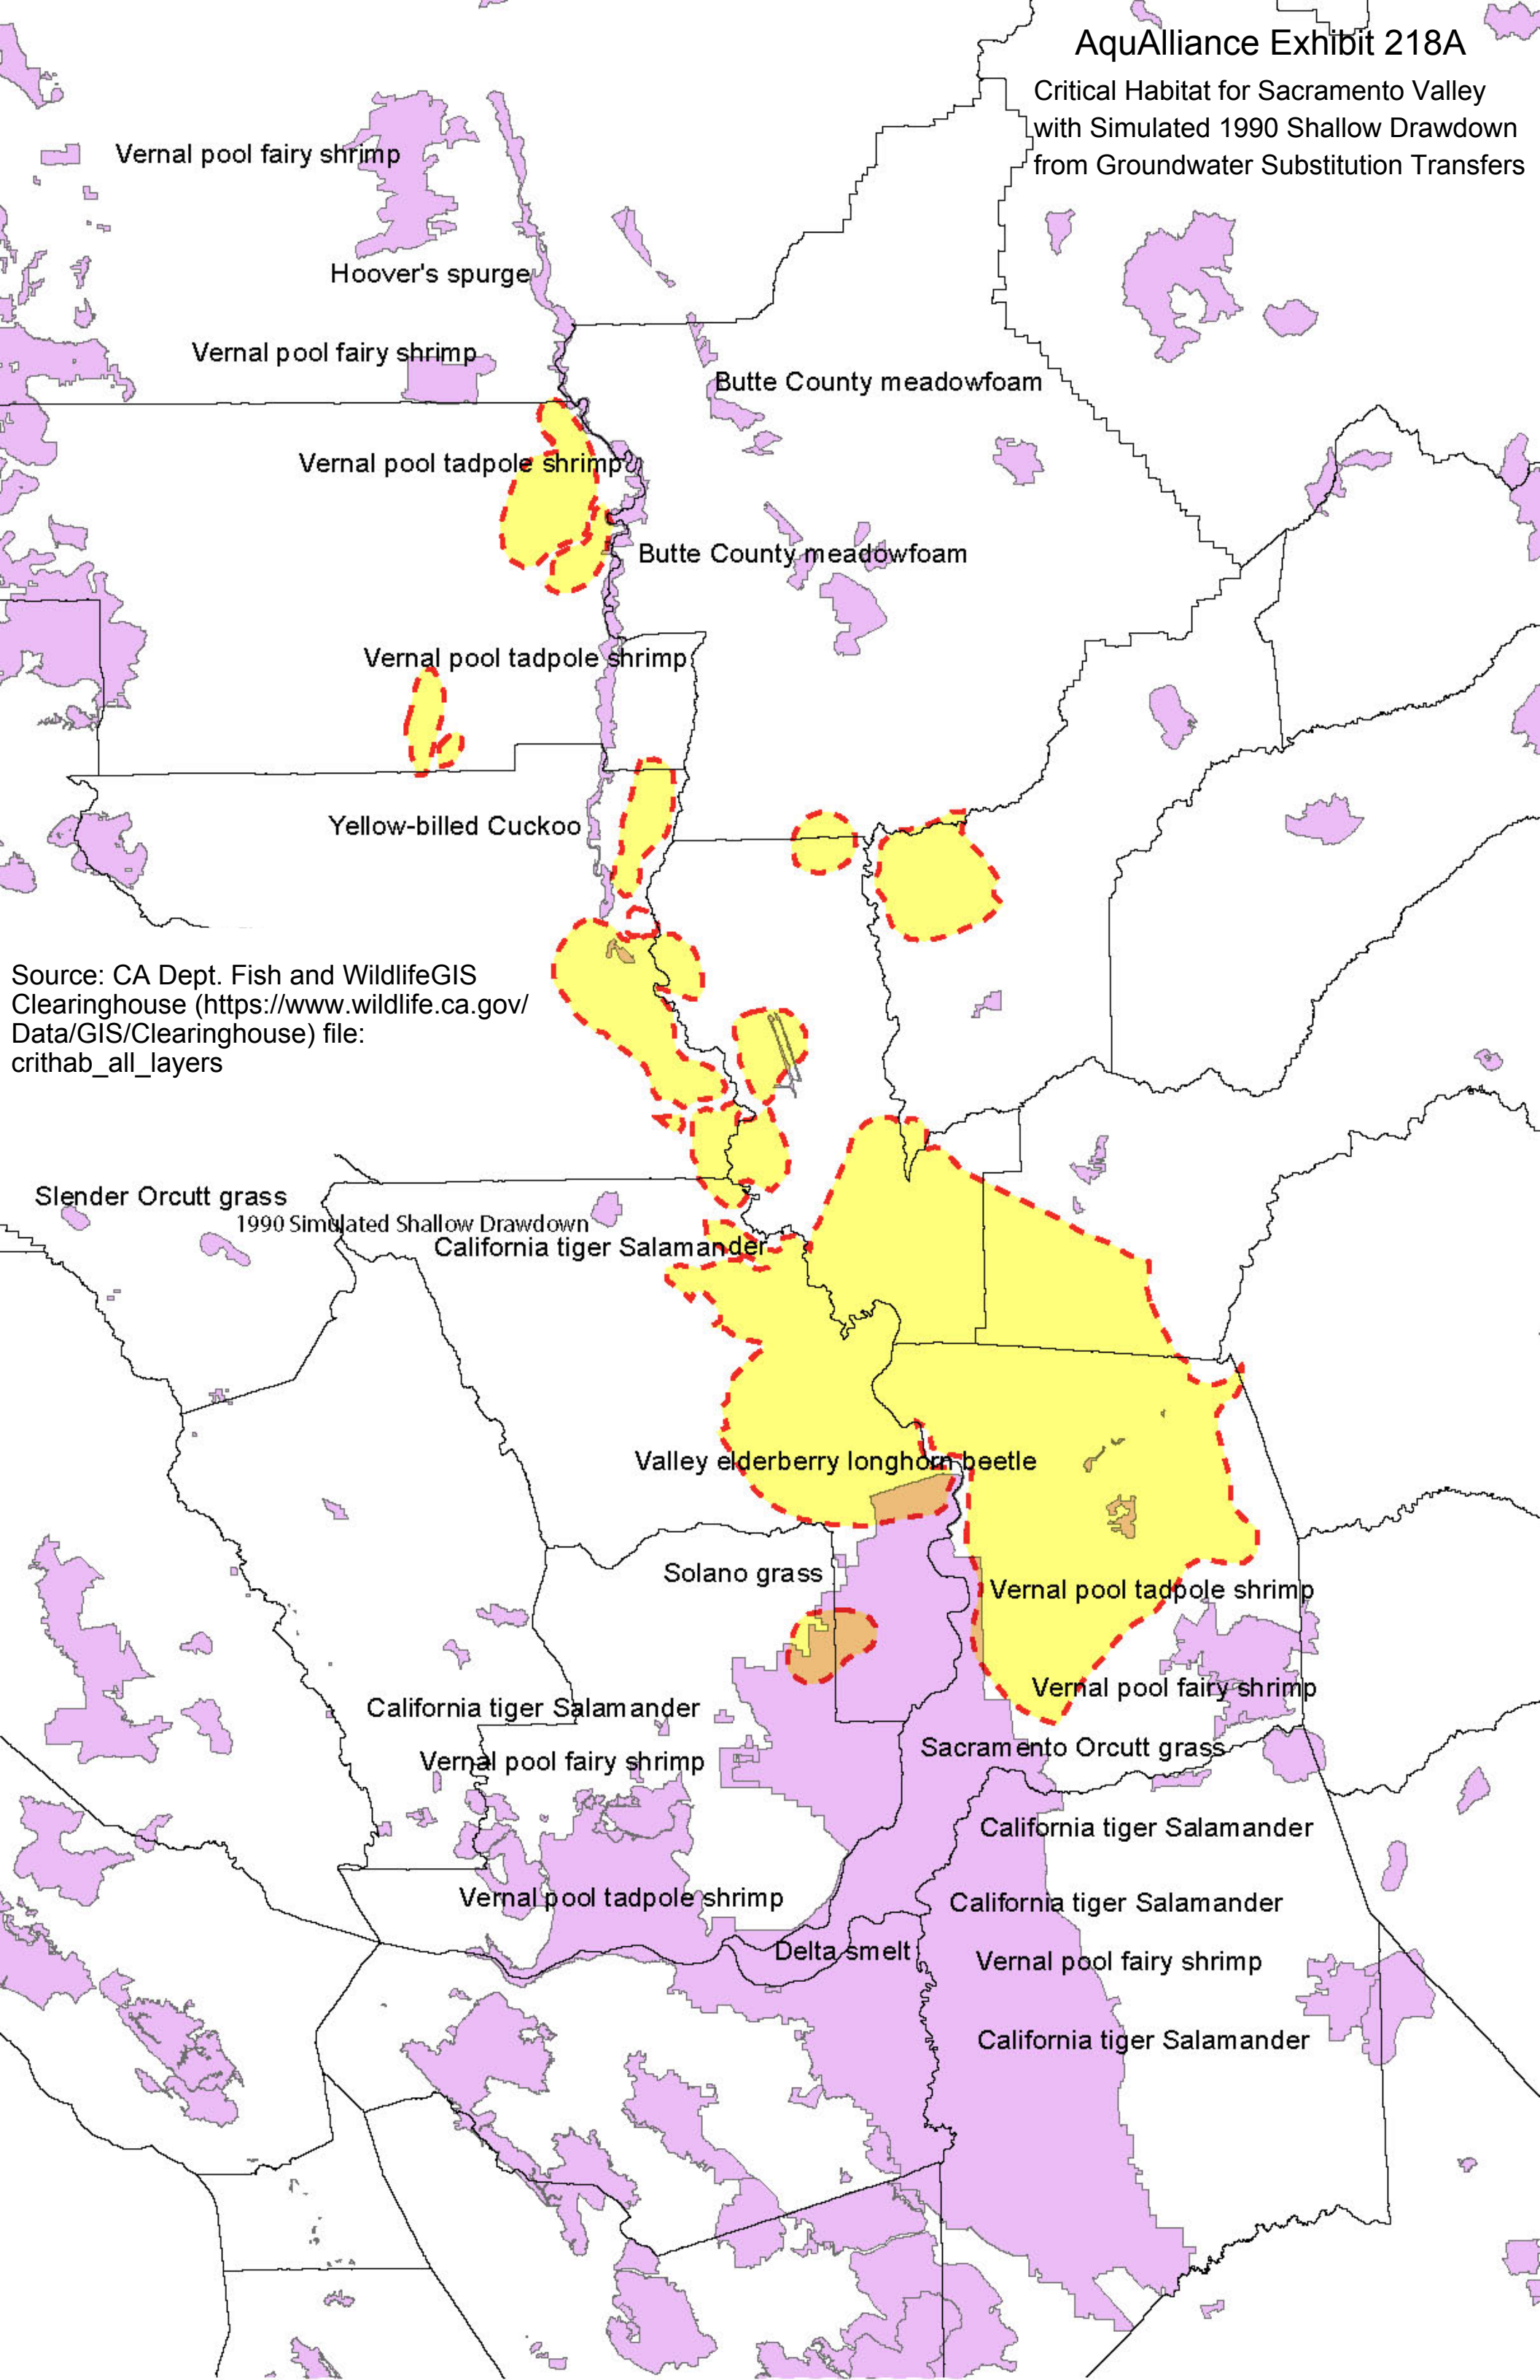

Critical Habitat for Sacramento Valley  
with Simulated 1990 Shallow Drawdown  
from Groundwater Substitution Transfers

Source: CA Dept. Fish and WildlifeGIS  
Clearinghouse (<https://www.wildlife.ca.gov/Data/GIS/Clearinghouse>) file:  
crithab\_all\_layers

Critical Habitat for Sacramento Valley  
with Simulated 1990 Intermediate Drawdown  
from Groundwater Substitution Transfers

Source: CA Dept. Fish and Wildlife  
GIS Clearinghouse (<https://www.wildlife.ca.gov/Data/GIS/Clearinghouse>) file: crithab\_all\_layers

1990 Simulated Intermediate Drawdown

Source: CA Dept. Fish and Wildlife  
GIS Clearinghouse (<https://www.wildlife.ca.gov/Data/GIS/Clearinghouse>) file: crithab\_all\_layers