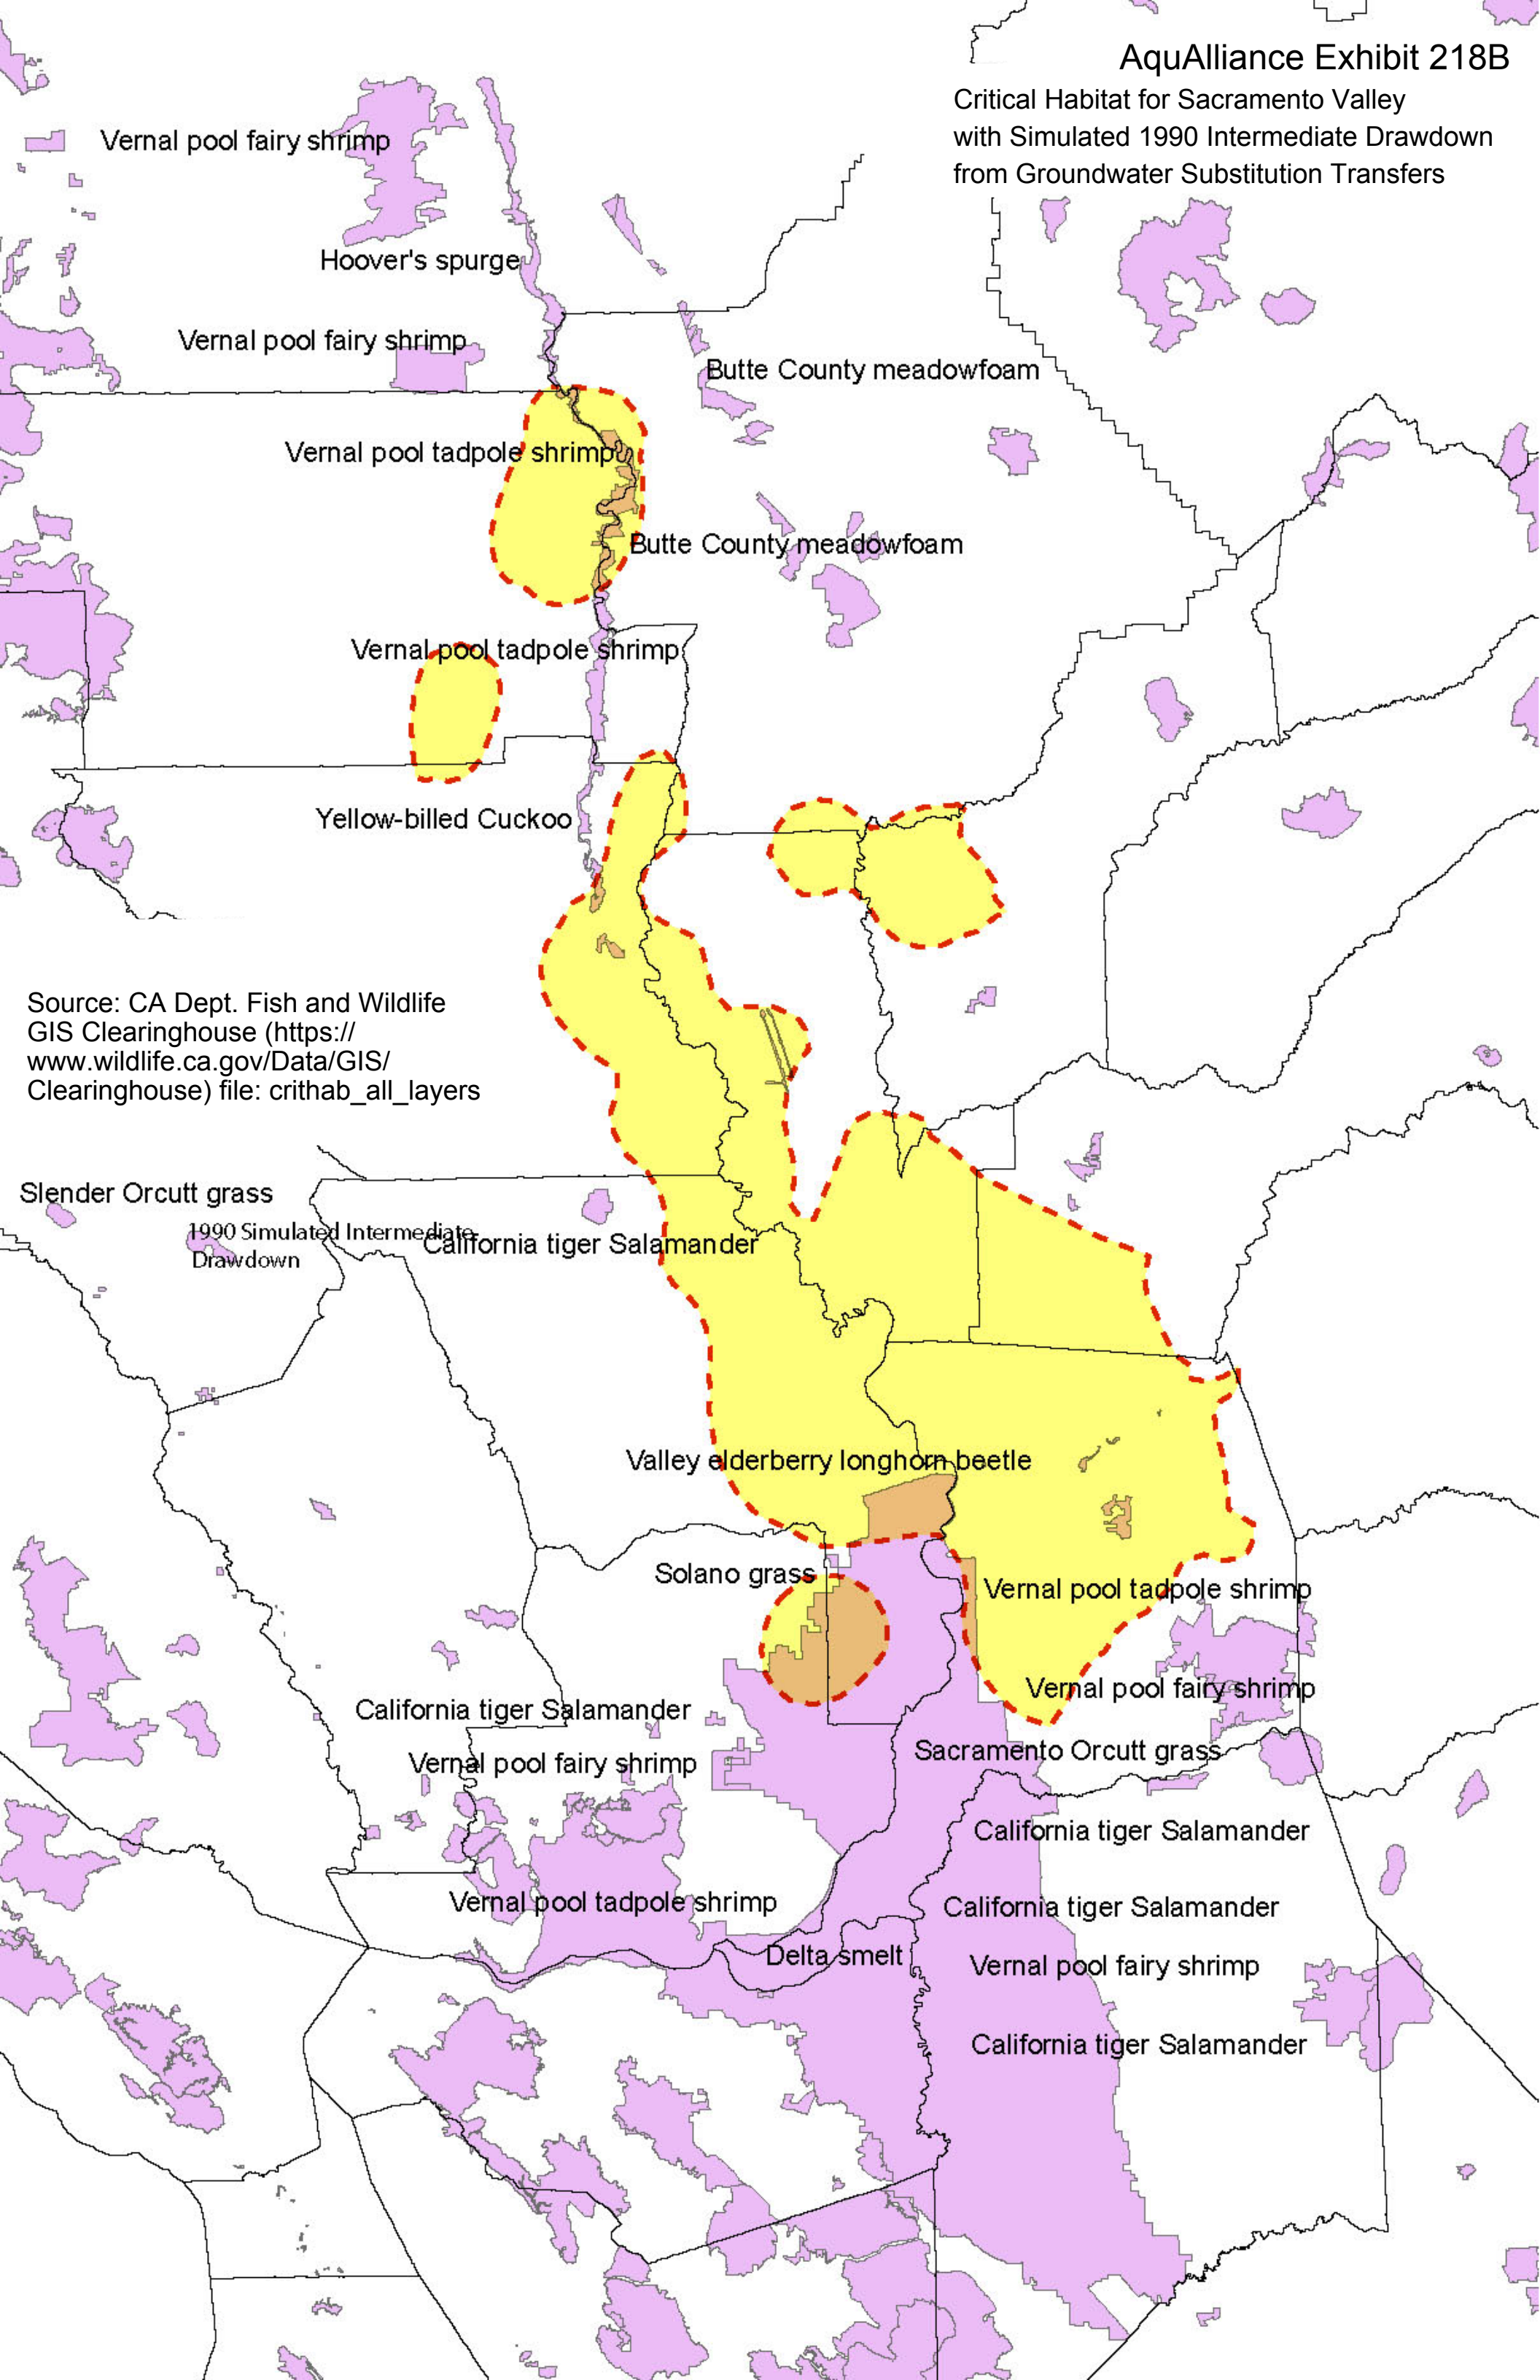

Critical Habitat for Sacramento Valley  
with Simulated 1990 Shallow Drawdown  
from Groundwater Substitution Transfers

Source: CA Dept. Fish and WildlifeGIS  
Clearinghouse (<https://www.wildlife.ca.gov/Data/GIS/Clearinghouse>) file:  
crithab\_all\_layers

Critical Habitat for Sacramento Valley  
with Simulated 1990 Intermediate Drawdown  
from Groundwater Substitution Transfers

Source: CA Dept. Fish and Wildlife  
GIS Clearinghouse (<https://www.wildlife.ca.gov/Data/GIS/Clearinghouse>) file: crithab\_all\_layers

1990 Simulated Intermediate Drawdown

Source: CA Dept. Fish and Wildlife  
GIS Clearinghouse (<https://www.wildlife.ca.gov/Data/GIS/Clearinghouse>) file: crithab\_all\_layers