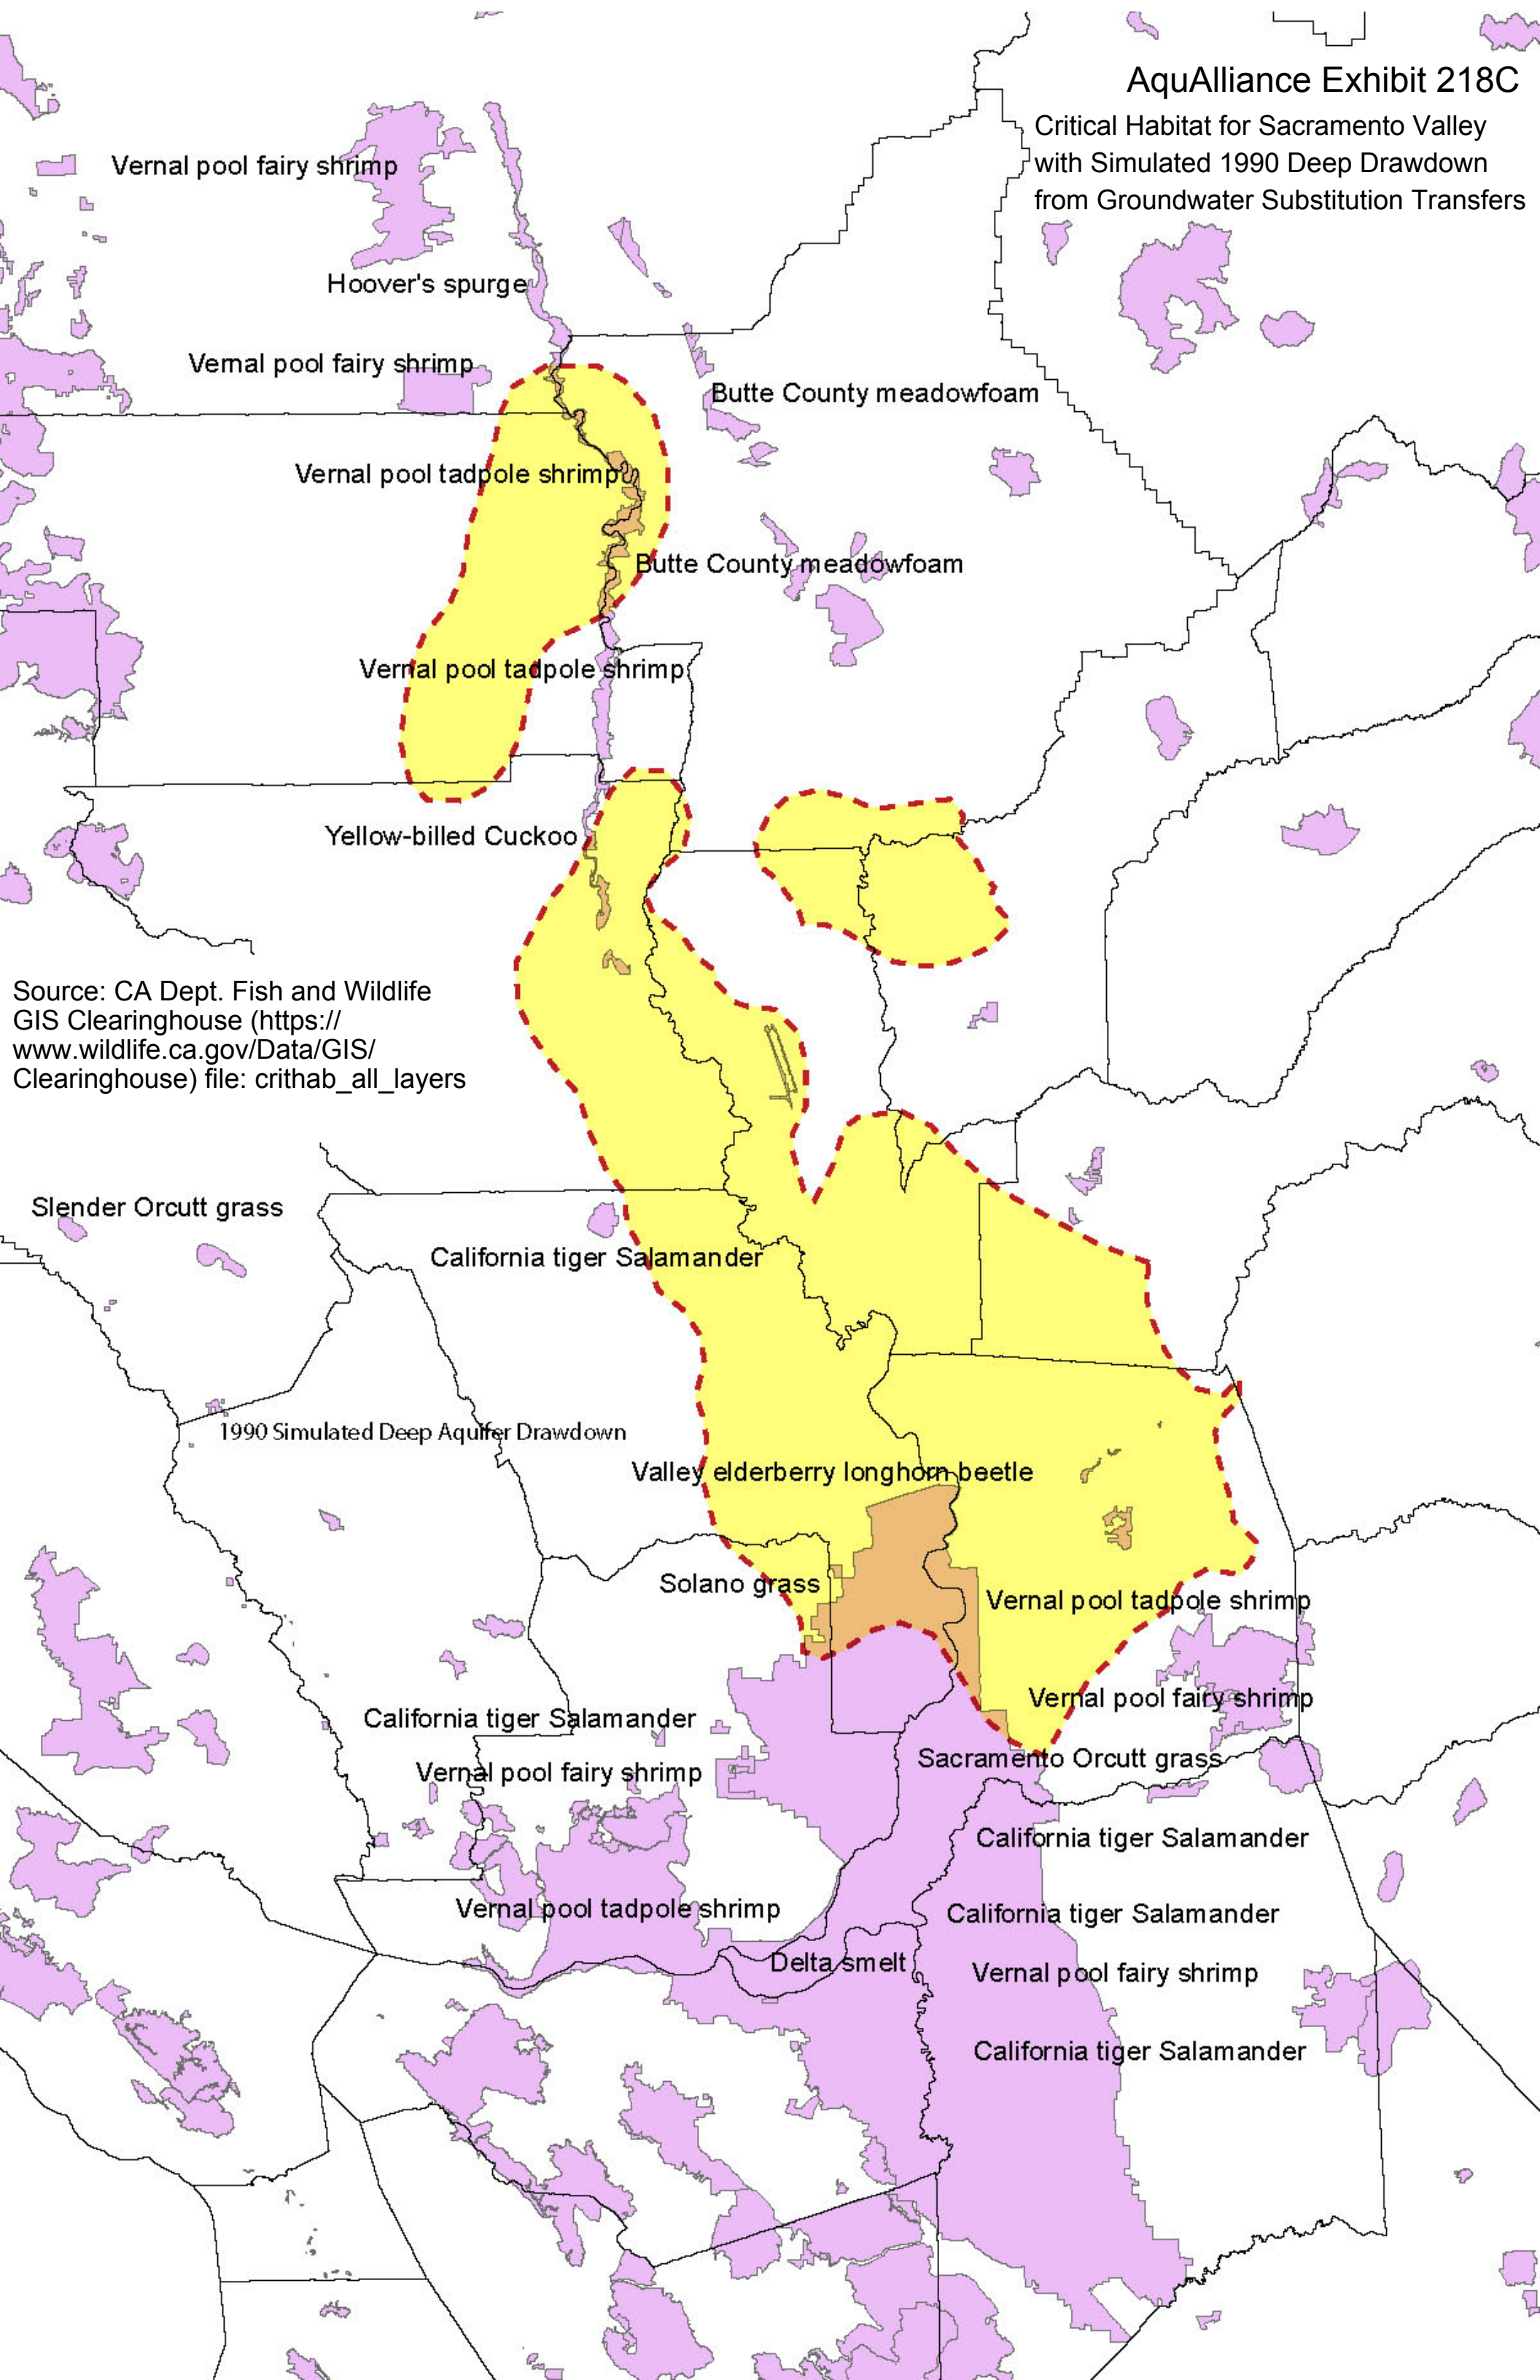

Critical Habitat for Sacramento Valley  
with Simulated 1990 Shallow Drawdown  
from Groundwater Substitution Transfers

Source: CA Dept. Fish and WildlifeGIS  
Clearinghouse (<https://www.wildlife.ca.gov/Data/GIS/Clearinghouse>) file:  
crithab\_all\_layers

Critical Habitat for Sacramento Valley  
with Simulated 1990 Intermediate Drawdown  
from Groundwater Substitution Transfers

Source: CA Dept. Fish and Wildlife  
GIS Clearinghouse (<https://www.wildlife.ca.gov/Data/GIS/Clearinghouse>) file: crithab\_all\_layers

1990 Simulated Intermediate Drawdown

Source: CA Dept. Fish and Wildlife  
GIS Clearinghouse (<https://www.wildlife.ca.gov/Data/GIS/Clearinghouse>) file: crithab\_all\_layers